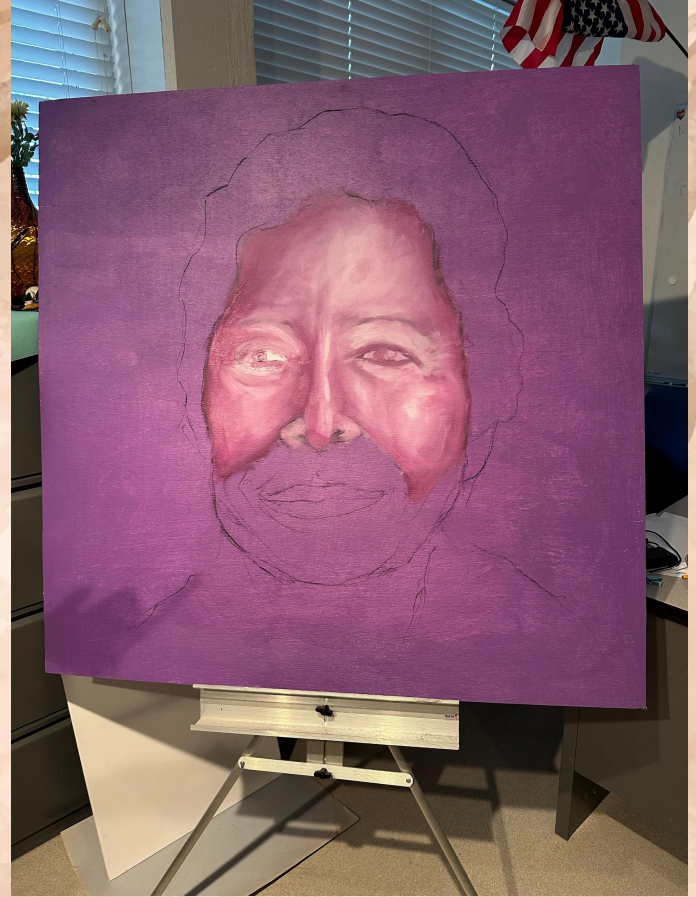

The background is a warm, golden-brown watercolor wash with soft, blended textures. Darker brown, leaf-like shapes are scattered across the page, particularly in the top right and bottom left corners, creating a natural, artistic feel.

Art Club

2023-2024

Library Author Portraits

Future Library Author Portraits

Kwame Alexander
Angie Thomas
Nicola Yoon
Marie Lu
Rainbow Rowell
Stephen King
Jane Austen
Alice Walker

New School Murals